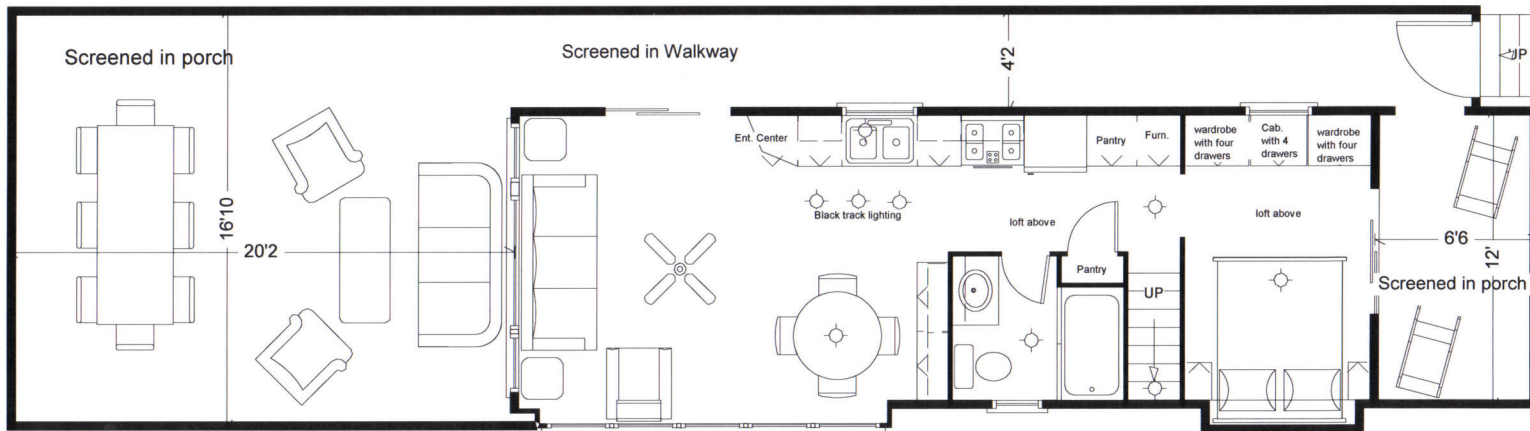

Lakeside Cabins Resort Average Floor Plan

Sleeping Loft - Ceiling Height in Lofts is less than 5 Feet